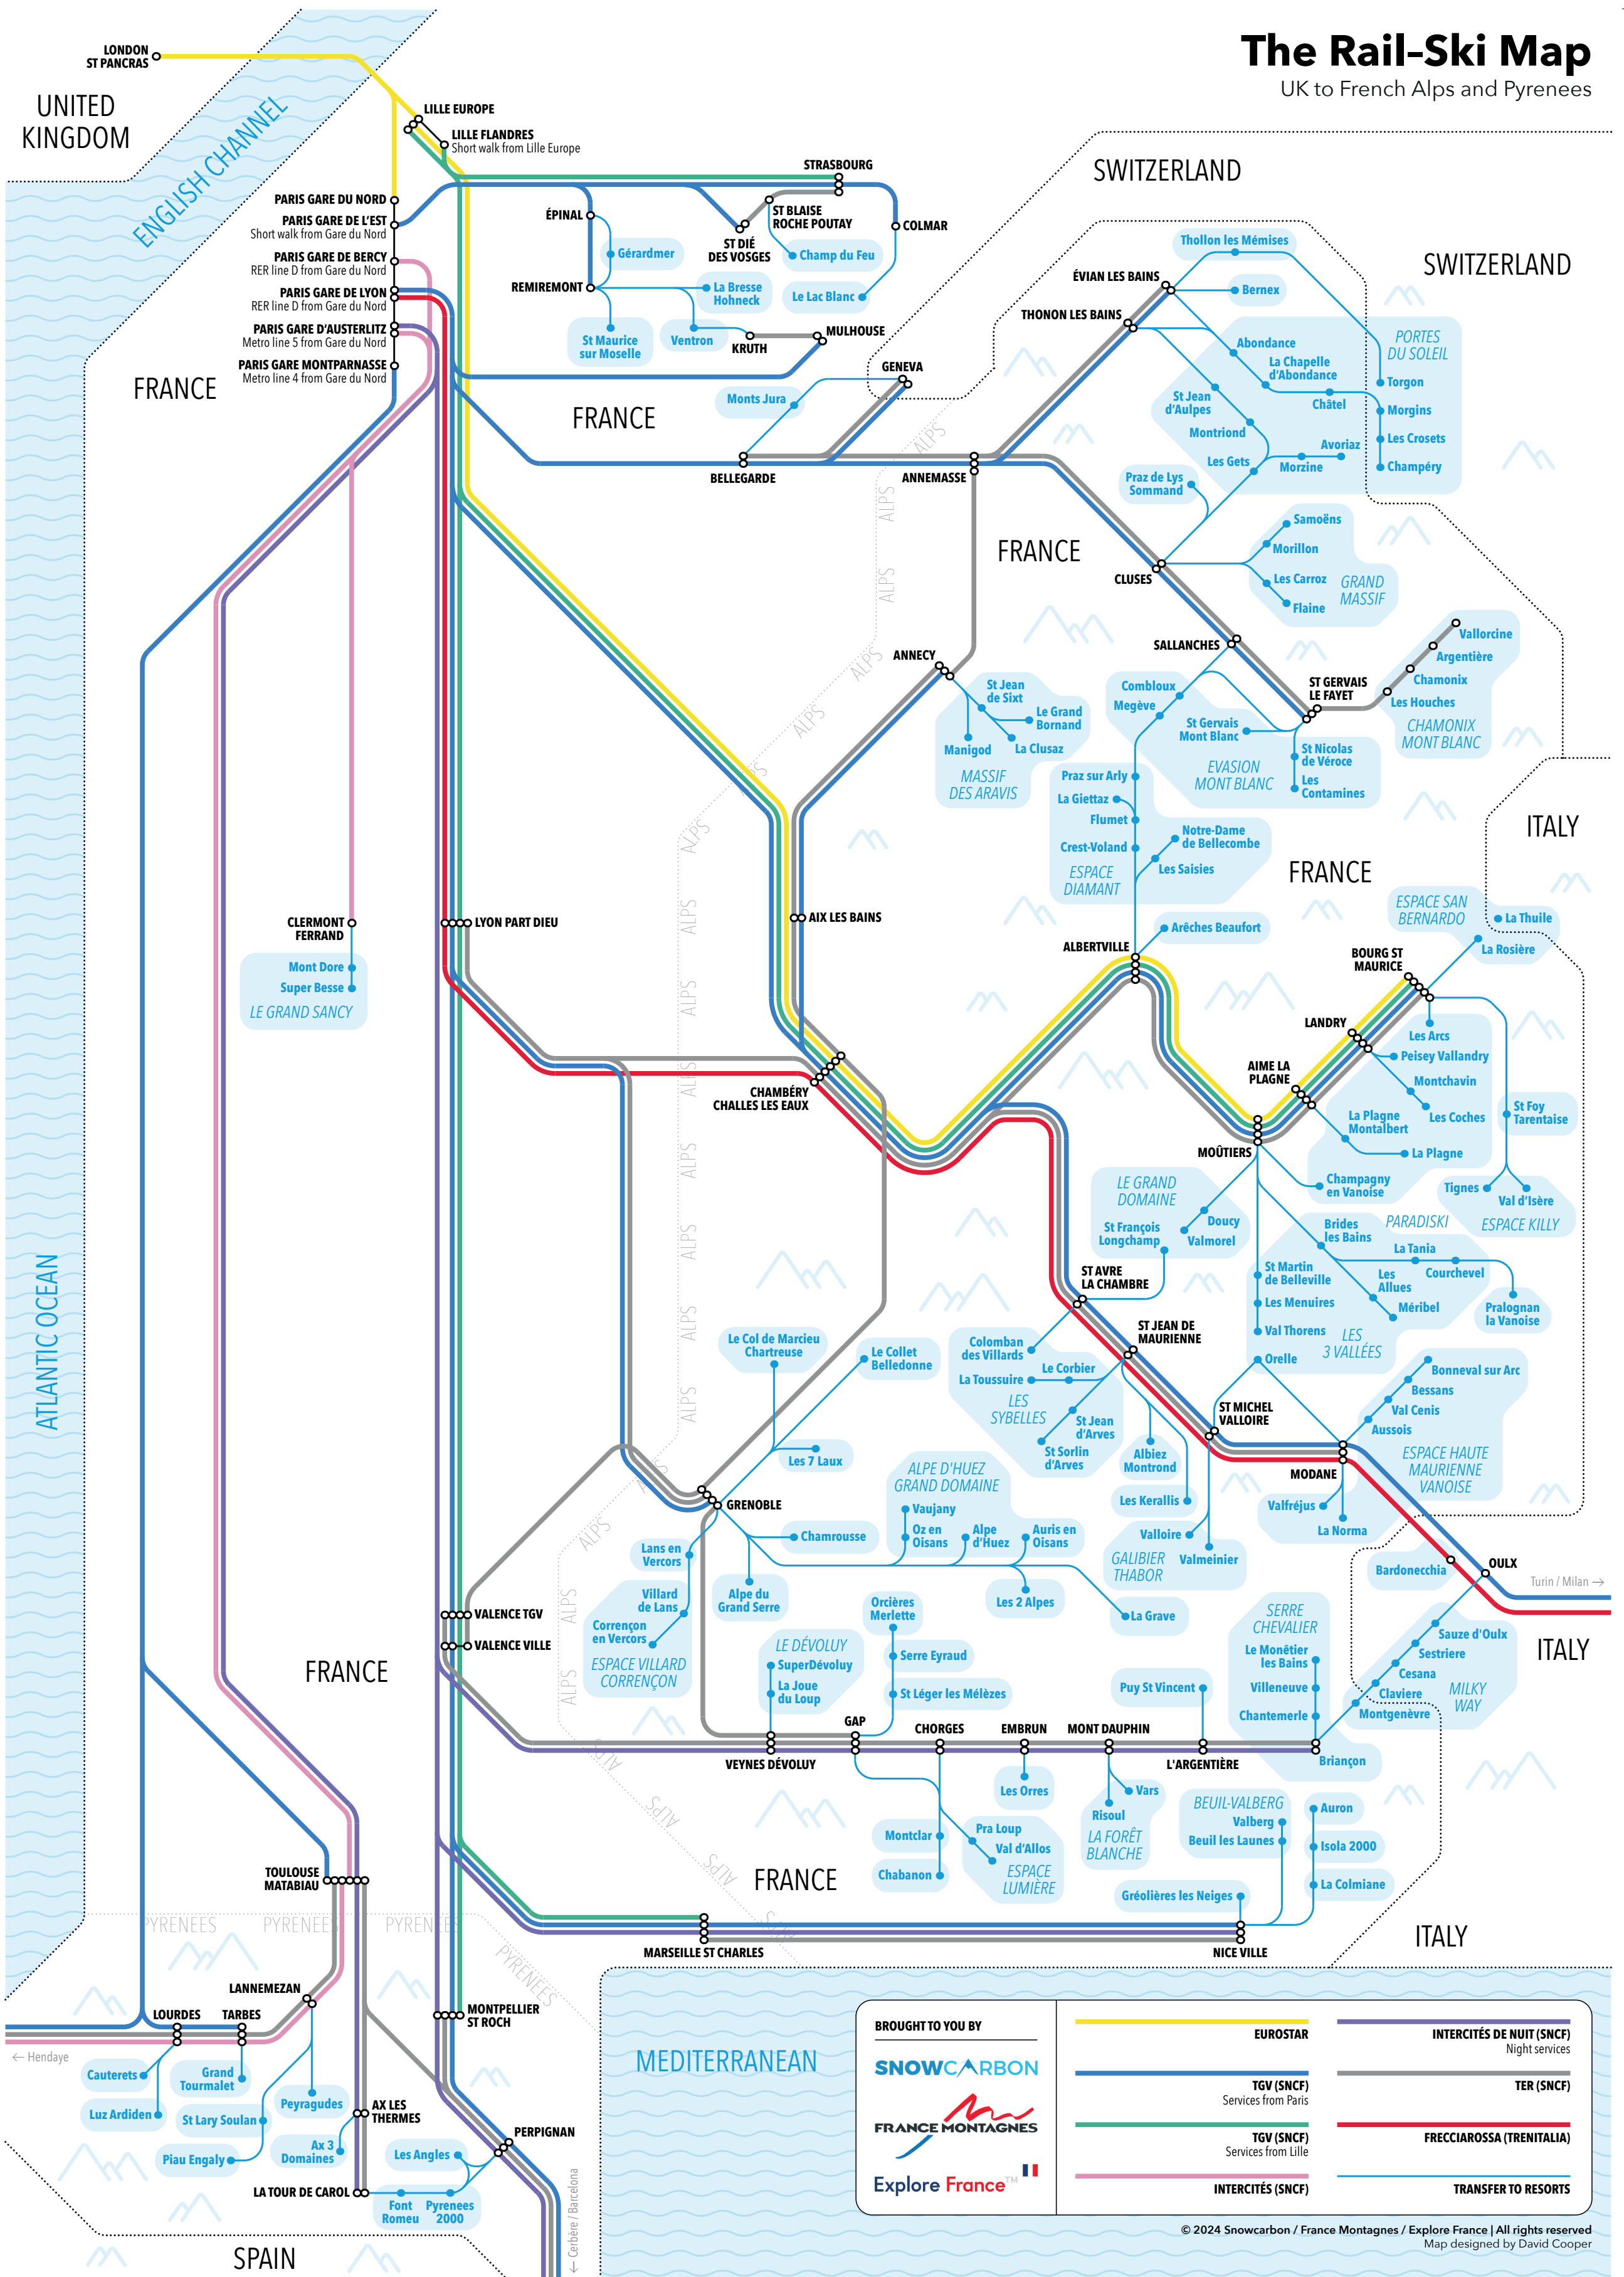

The Rail-Ski Map

UK to French Alps and Pyrenees

BROUGHT TO YOU BY

- SNOWCARBON
- FRANCE MONTAGNES
- Explore France™

EUROSTAR	INTERCITÉS DE NUIT (SNCF) Night services
TGV (SNCF) Services from Paris	TER (SNCF)
TGV (SNCF) Services from Lille	FRECCIAROSSA (TRENITALIA)
INTERCITÉS (SNCF)	TRANSFER TO RESORTS